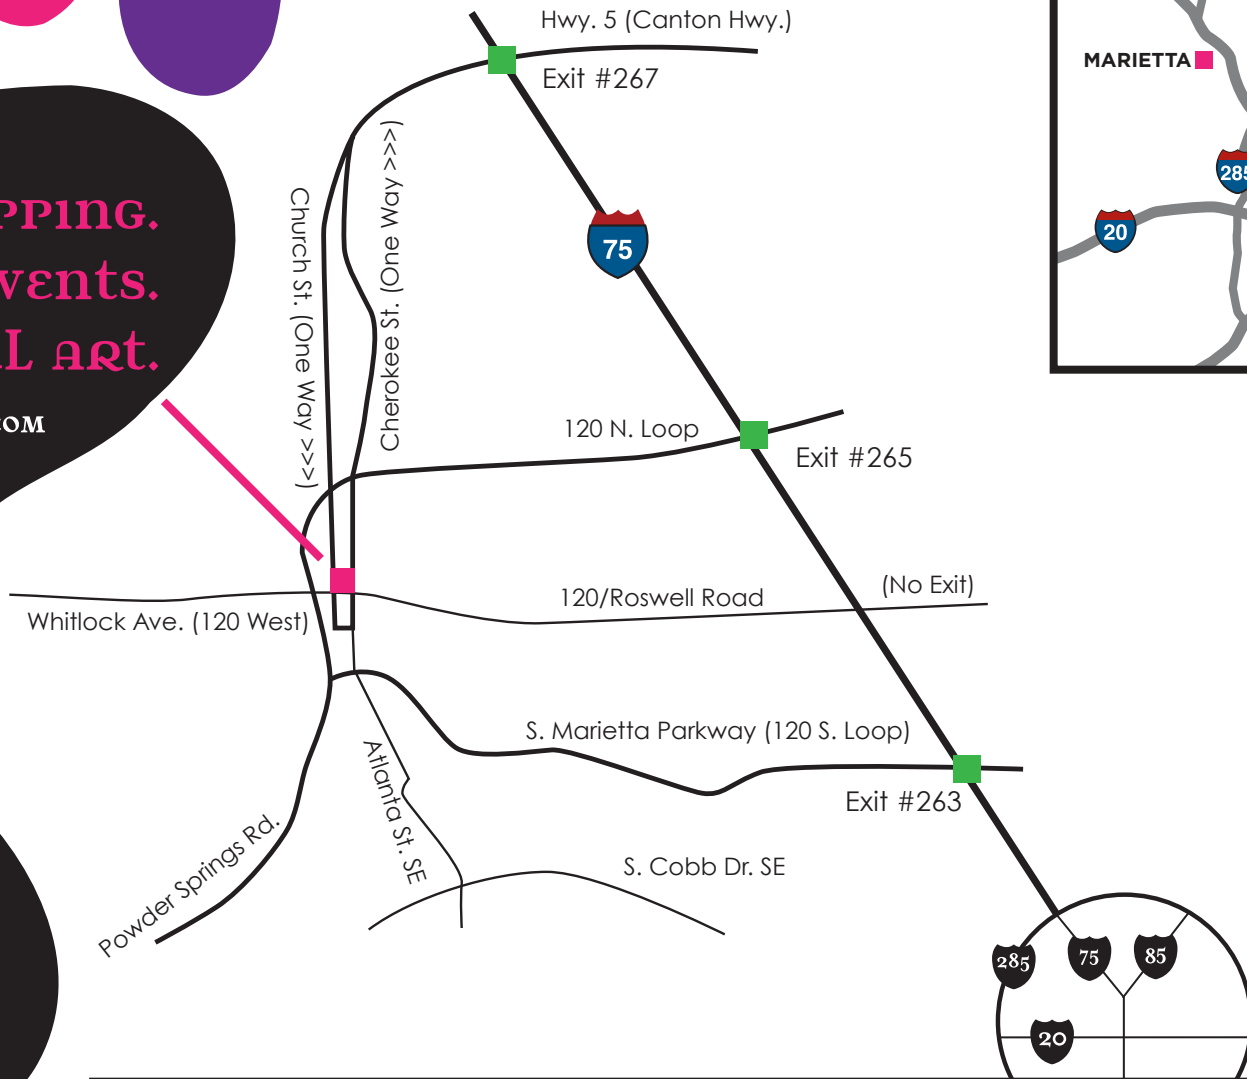

SHOPPING.  
in-store events.  
LOCAL, ORIGINAL ART.

[www.artwalkmarietta.com](http://www.artwalkmarietta.com)

### directions

**From Atlanta:**

Take I-75 North to exit 263, South Marietta Parkway 120. Turn left off exit and travel (West Bound) towards Marietta for about 5 miles. Turn right onto Atlanta Street, The Marietta Square is 2 blocks ahead.

**From North Georgia:**

Take I-75 South to exit 265, North Marietta Parkway 120. Turn right off exit and travel (West Bound) towards Marietta for about 2 miles. Turn left onto Church Street, The Marietta Square is 2 blocks ahead.