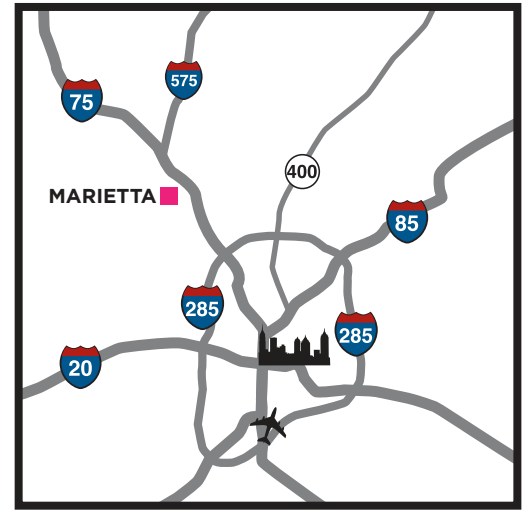

SHOPPING.  
in-store events.  
LOCAL, ORIGINAL ART.

[www.artwalkmarietta.com](http://www.artwalkmarietta.com)

### directions

**From Atlanta:**

Take I-75 North to exit 263, South Marietta Parkway 120. Turn left off exit and travel (West Bound) towards Marietta for about 5 miles. Turn right onto Atlanta Street, The Marietta Square is 2 blocks ahead.

**From North Georgia:**

Take I-75 South to exit 265, North Marietta Parkway 120. Turn right off exit and travel (West Bound) towards Marietta for about 2 miles. Turn left onto Church Street, The Marietta Square is 2 blocks ahead.